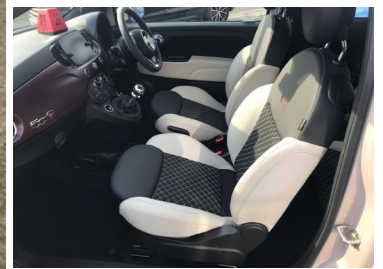

FIAT PARKSIDE

Engine: Petrol
Body: Convertible
Gearbox: 5-Speed
Capacity: 1242cc
Colour: Pink
Mileage: 766
CO²: 111g/km
MPG: 49.6mpg
Top Speed: 101mph
BHP: 68bhp
Insurance Grp: 12D

Fiat Parkside
 106-110 Whitton Rd
 Hounslow

AIR CONDITIONING	DUAL CLIMATE ZONES
BLUETOOTH	IPOD CONNECTIVITY
CLIMATE CONTROL	CRUISE CONTROL
MULTI-FUNCTION STEERING WHEEL	REAR PARKING SENSOR
POWER STEERING	STABILITY CONTROL
ESP	TRIP COMPUTER
CHILD LOCKS	ABS
ISOFIX	MULTIPLE AIRBAGS
SERVICE INDICATOR	TYRE PRESSURE MONITOR
CENTRAL LOCKING	IMMOBILISER
REMOTE CENTRAL LOCKING	LOCKING WHEEL NUTS
ELECTRIC FRONT WINDOWS	POWER HOOD
AUXILIARY INPUT SOCKET	STEERING WHEEL AUDIO CONTROLS
HEIGHT ADJUSTABLE SEAT	AUDIO REMOTE CONTROL
ALLOY WHEELS	REAR HEADRESTS
PREMIUM CLOTH SOFT TOP	METALLIC PAINTWORK
12V POWER SOCKET	TYRE REPAIR KIT
ADJUSTABLE STEERING WHEEL	7" TFT INSTRUMENT CLUSTER
BLUE&ME (BLUETOOTH/USB/AUX-IN-EBD)	APPLE CARPLAY/ANDROIDAUTO CONNECTIVITY
	DRIVER'S SEAT - MEMORY FUNCTION
	ESC