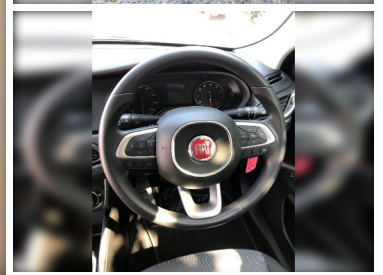

# FIAT PARKSIDE

2020(20) Fiat Tipo EASY 5-Door

SOLD

**Engine:** PETROL  
**Body:** 5 door  
**Gearbox:** 6-Speed  
**Capacity:** 1400cc  
**Colour:**  
**Mileage:** 7  
**MPG:** 40.4mpg  
**Top Speed:** 115mph  
**BHP:** 94bhp  
**Insurance Grp:** 7E

**Fiat Parkside**  
 106-110 Whitton Rd  
 Hounslow

AIR CONDITIONING	IPOD CONNECTIVITY
BLUETOOTH	CRUISE CONTROL
STABILITY CONTROL	TRIP COMPUTER
POWER STEERING	ESP
MULTIPLE AIRBAGS	CHILD LOCKS
ISOFIX	IMMOBILISER
CENTRAL LOCKING	REMOTE CENTRAL LOCKING
ELECTRIC FRONT WINDOWS	AUDIO REMOTE CONTROL
HEAD RESTRAINTS	METALLIC PAINTWORK
SPACE SAVER SPARE WHEEL	STEEL WHEELS
REAR WASH/WIPE	CENTRE ARMREST
CHROME FINISHED DOOR MIRRORS	BLACK AMBIENCE
	5 SEAT WITH 40/60 SPLIT FIX AND FOLD REAR SEAT
SPACE SAVER SPARE WHEEL	REMOTE CONTROL CENTRAL DOOR LOCKING
FABRIC SEATS	GLOVE COMPARTMENT
METALLIC PAINT	PRE-REGISTERED